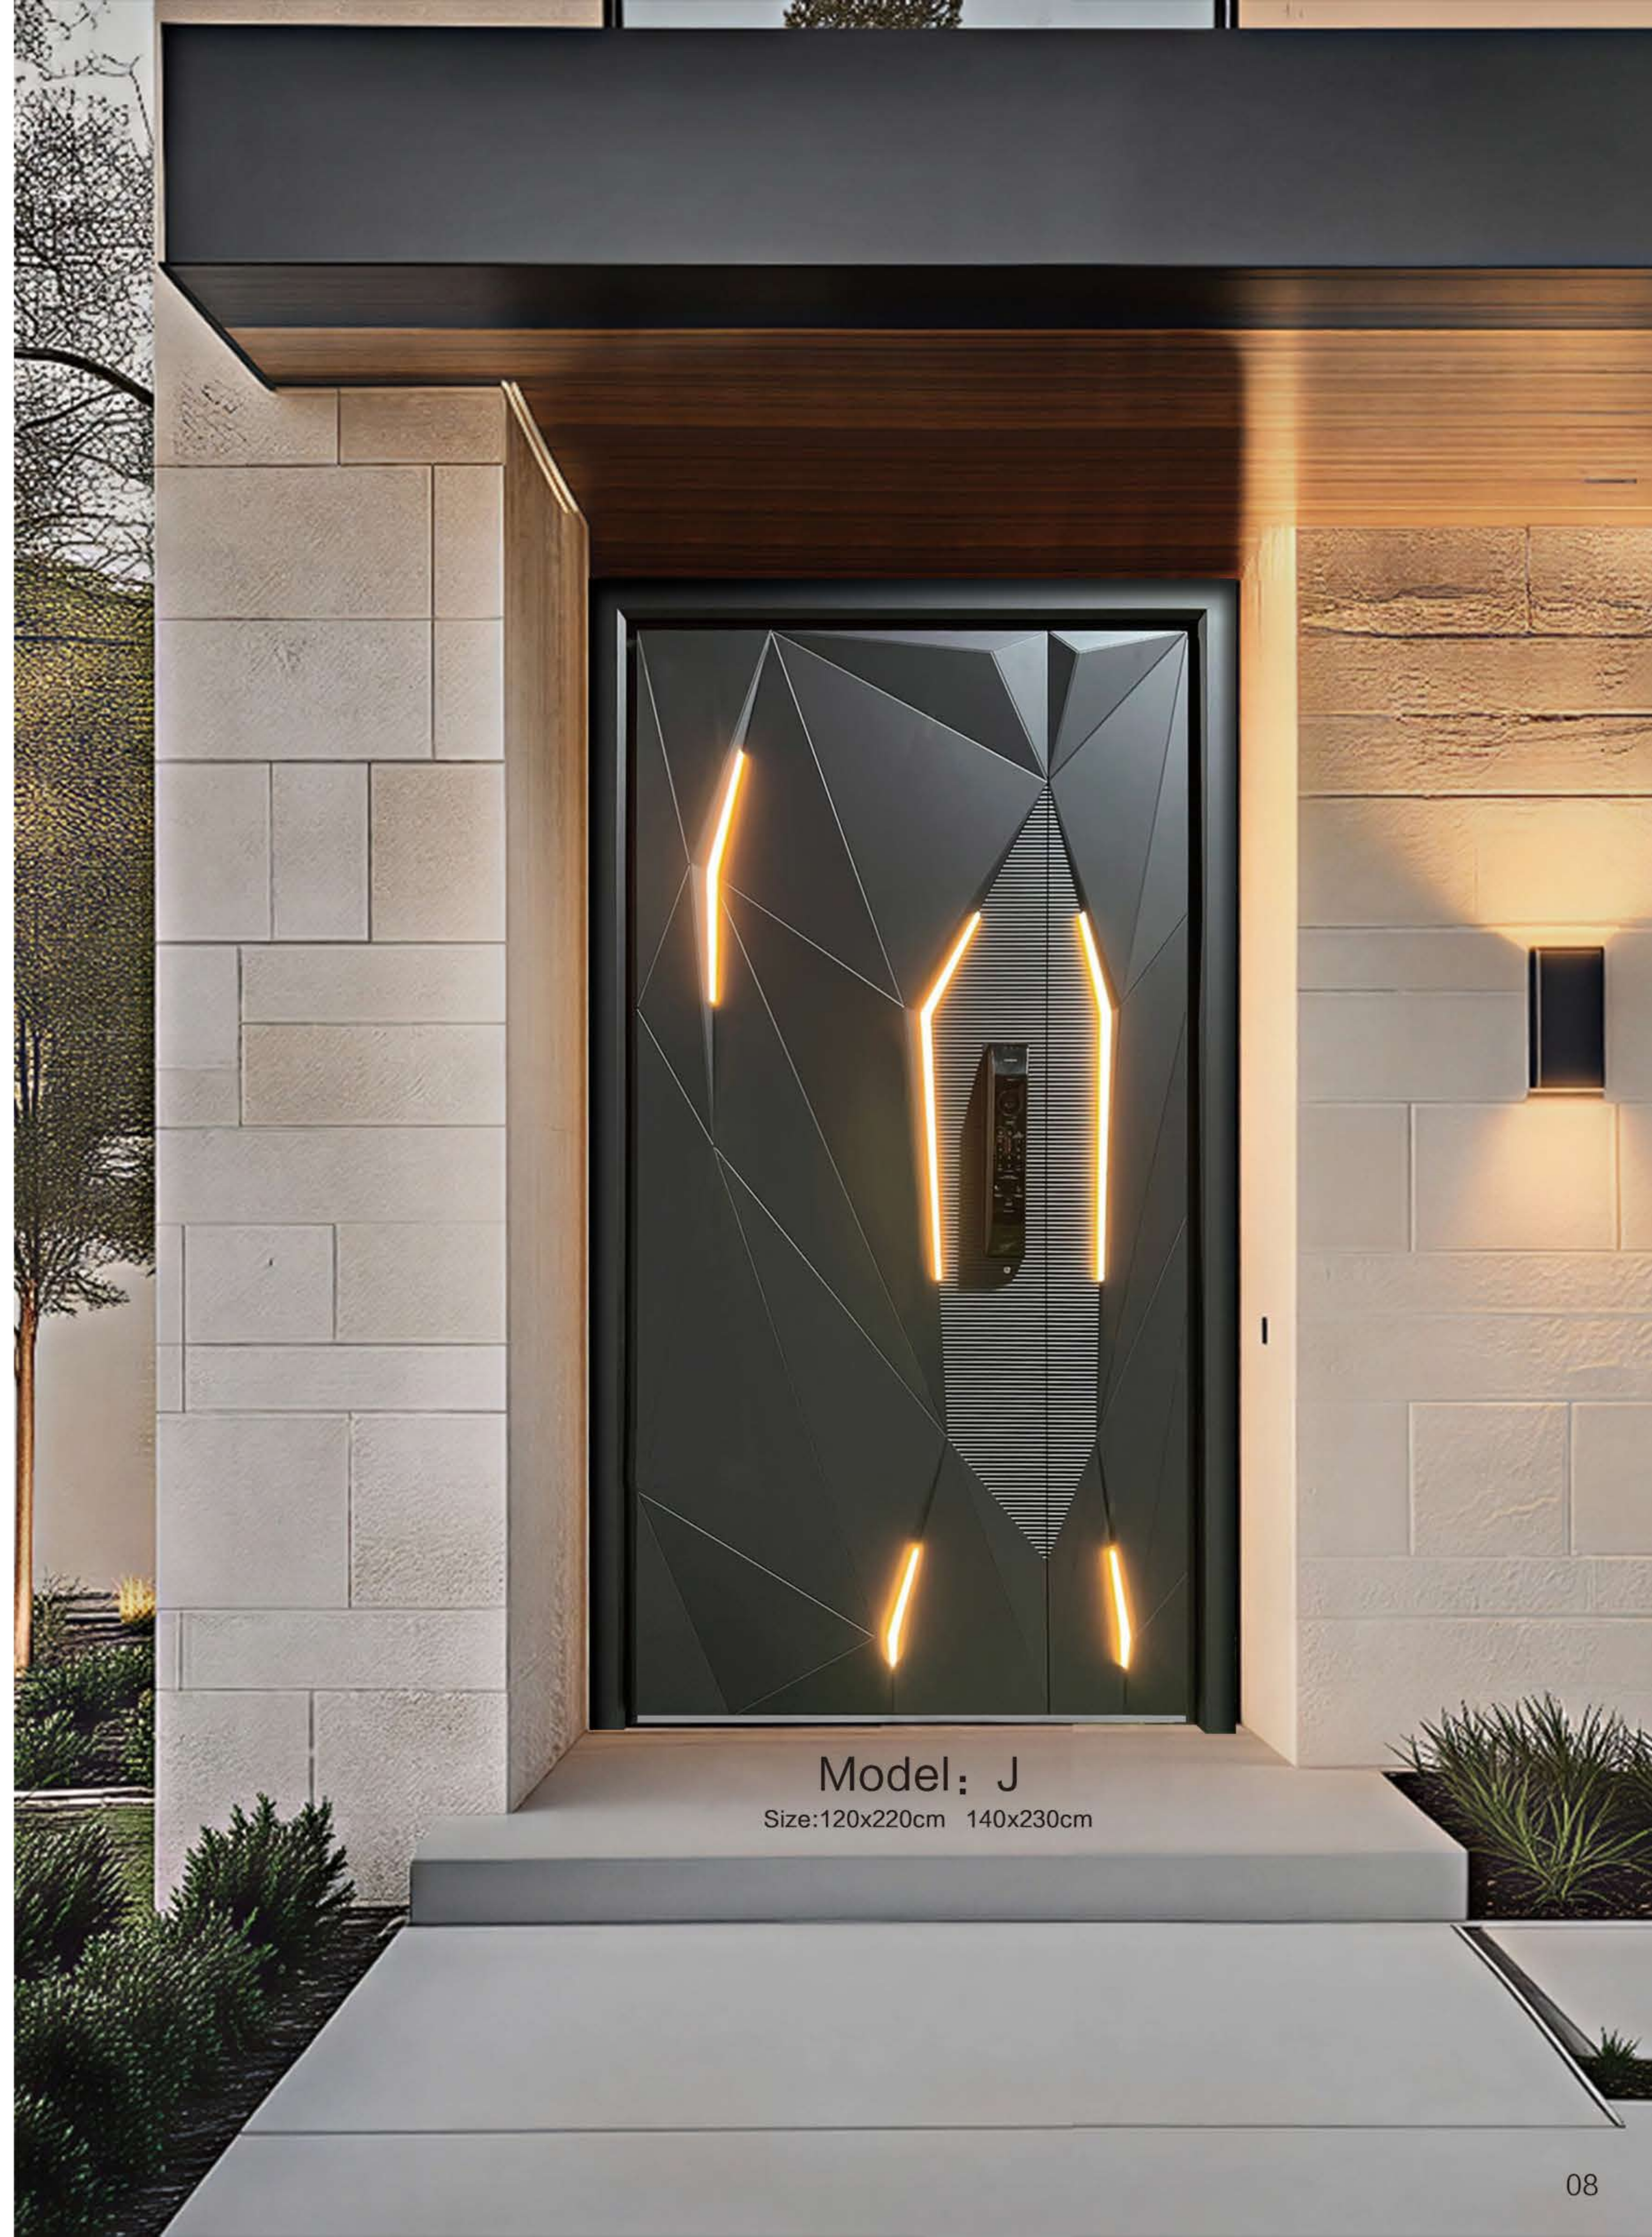

Model: J
Size: 120x220cm 140x230cm