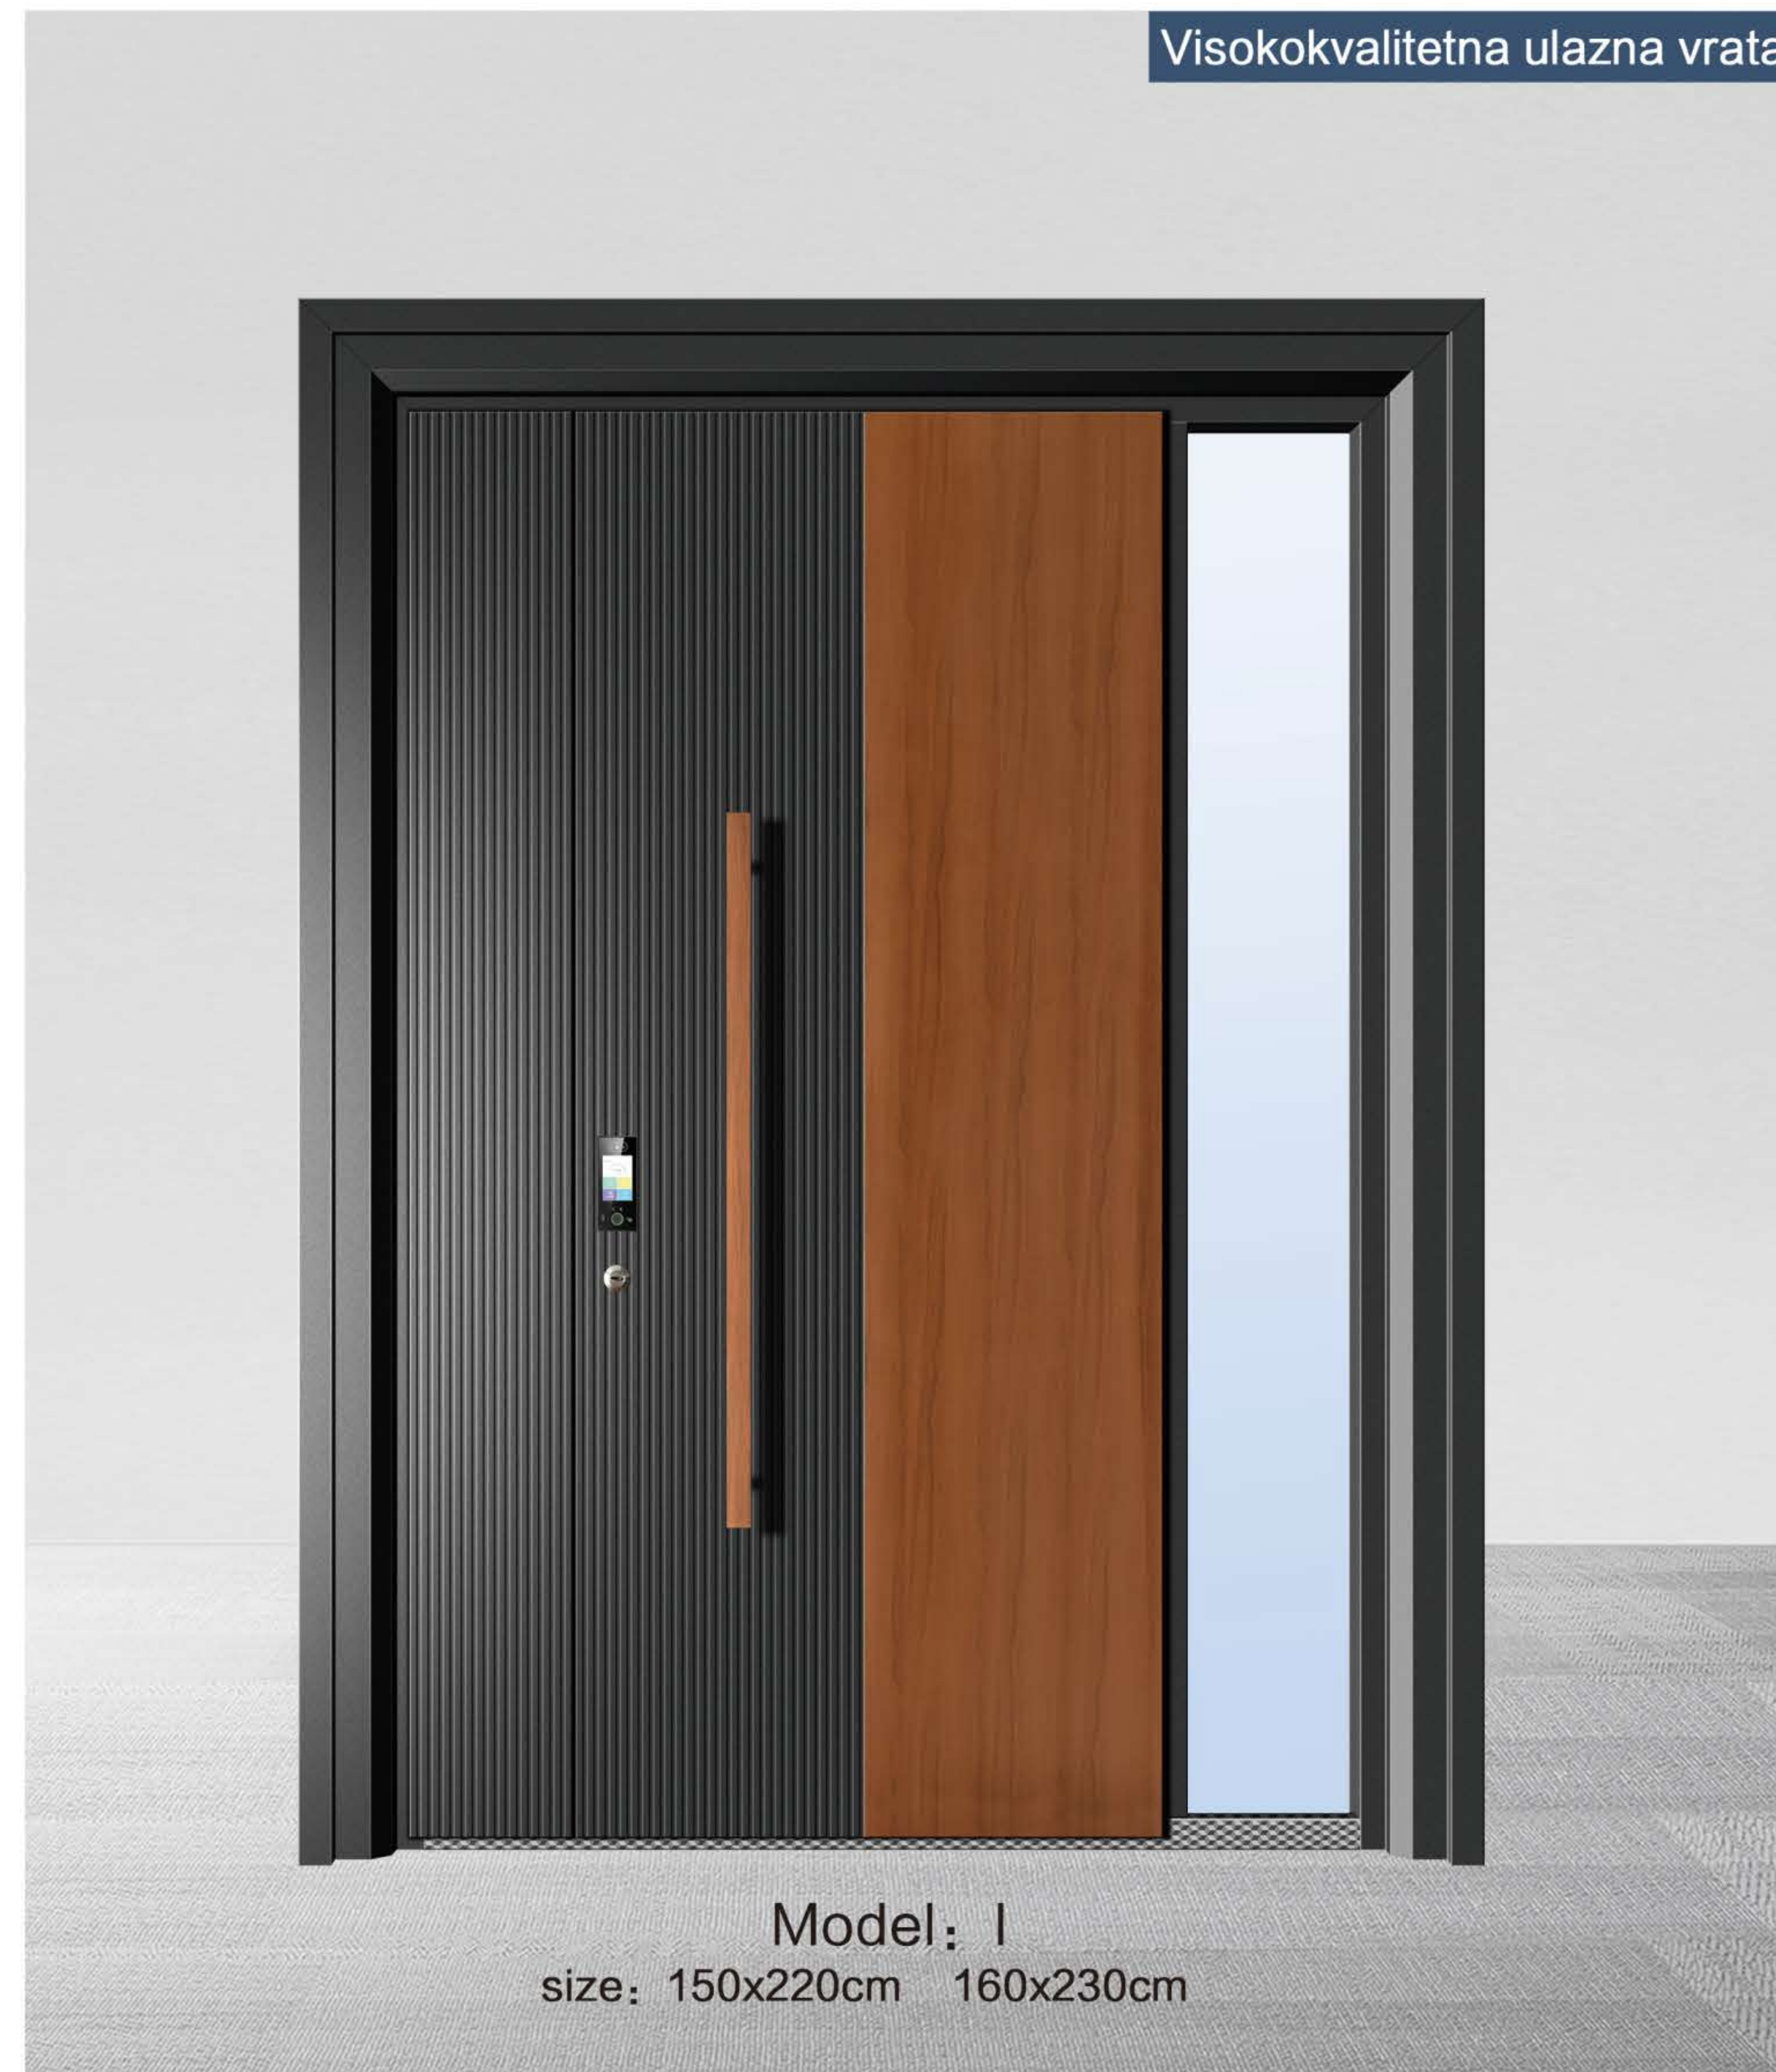

Size:120x210cm 140x220cm 150x230cm

ENGRAVE SERIES

Pivot vrata

Model: G
size: 150x220cm

Model: I
size: 150x220cm 160x230cm

Model: B
Size: 120x210cm 120x220cm 130x230cm

Model: U
Size: 96x205cm

Model: T
Size: 120x220cm